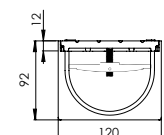

100X120H120

B 125 DUCTILE IRON

CHANNEL AND GRATING ASSEMBLED

501100

501000

501350

501300

501201