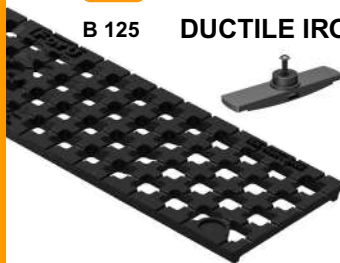

2021

DIY DRAIN

GRATING

A 15 GALVANIZED STEEL

ForU H30
200pcs

100X120H120

A 15 PLASTIC MATERIAL

ForU H70
110pcs

100X120H120

B 125 DUCTILE IRON

CHANNEL AND GRATING ASSEMBLED

501100

501000

501350

501300

501201