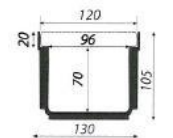

ForU H70
110pcs

100X120H120

CHANNEL AND GRATING ASSEMBLED

413001

413001.1

413002

413002.1

ForU