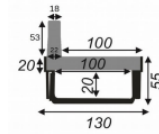

ForME

GRATING

C250 PLASTIC MATERIAL

CHANNEL AND GRATING ASSEMBLED

ForMe H55

502000
_____ € / ml

ForM H105

502100
_____ € / ml