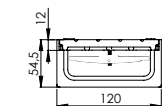

100X120H120

B 125 DUCTILE IRON

CHANNEL AND GRATING ASSEMBLED

501100

501000

501350

501300

501201