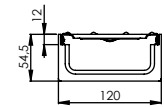

100X120H120

B 125 DUCTILE IRON

CHANNEL AND GRATING ASSEMBLED

501100

501000

501350

501300

501201