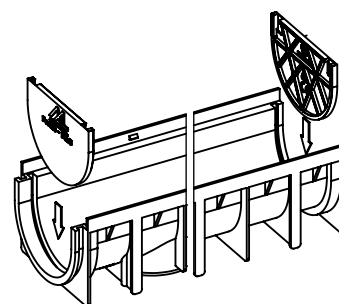

GRATING

401101

GALVANIZED STEEL

401301

PLASTIC METAL

401151

DUCTILE IRON

1x

1x

50pz

406005

€

Drain box kit includes:
sump+siphon+ForU edge

kit bottom outlet Ø 100-110

2x kit bar and screws

406002

1x

406001

kit end caps

2x

406003

€

2x

406000

€