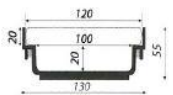

ForU H70
110pcs

100X120H120

CHANNEL AND GRATING ASSEMBLED

413001

413001.1

413002

413002.1

ForU