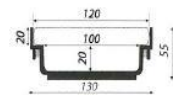

CHANNEL AND GRATING ASSEMBLED

413001