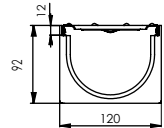

100X120H120

B 125 DUCTILE IRON

CHANNEL AND GRATING ASSEMBLED

501100

501000

501350

501300

501201