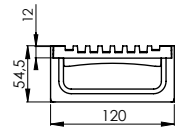

100X120H120

B 125 DUCTILE IRON

CHANNEL AND GRATING ASSEMBLED

501100

501000

501350

501300

501201