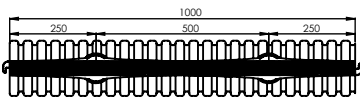

UTube

F 900

UTube Ø300

500003

UTube Ø225

500002

UTube Ø150

500001

UTube

203101 Ø 150
203102 Ø 225
203103 Ø 300

203401 Ø 150
203402 Ø 225
203403 Ø 300

203201 Ø 150
203202 Ø 225
203203 Ø 300

203301 Ø 150-225
203302 Ø 225-300
203303 Ø 150-300

203500 Ø 250

203501 300x300