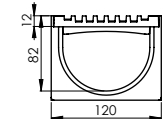

100X120H120

B 125 DUCTILE IRON

CHANNEL AND GRATING ASSEMBLED

501100

501000

501350

501300

501201