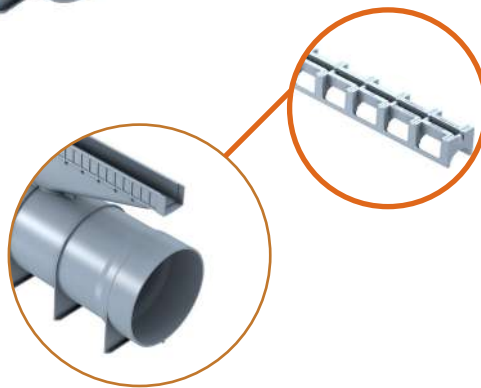

UCan + Grating Assembled

503001