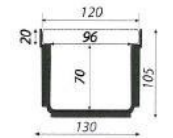

ForU H70
110pcs

100X120H120

CHANNEL AND GRATING ASSEMBLED

413001

413001.1

413002

413002.1

ForU