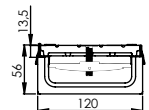

ForEVER

B 125

DUCTILE IRON

ForEVER H30

200pcz

100X120H120

504001

504000