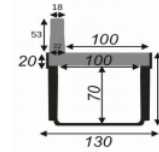

ForME

GRATING

C250 PLASTIC MATERIAL

CHANNEL AND GRATING ASSEMBLED

ForMe H55

502000
_____ € / ml

ForM H105

502100
_____ € / ml