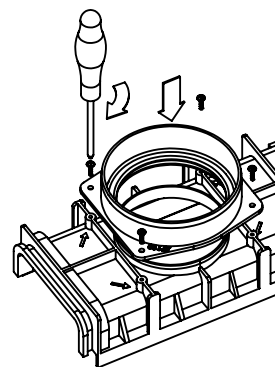

GRATING

401101

GALVANIZED STEEL

401301

PLASTIC METAL

401151

DUCTILE IRON

1x

1x

50pz

406005

€

Drain box kit includes:
sump+siphon+ForU edge

kit bottom outlet Ø 100-110

2x kit bar and screws

406002

1x

406001

kit end caps

2x

406003

€

2x

406000

€