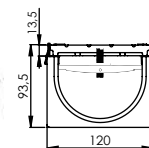

ForEVER

B 125

DUCTILE IRON

ForEVER H30

200pcz

100X120H120

504001

504000