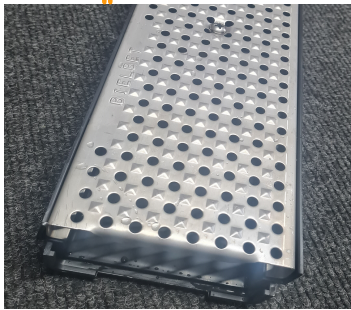

100X120H120

B 125 DUCTILE IRON

CHANNEL AND GRATING ASSEMBLED

501100

501000

501350

501300

501201

501151

ForU

DIY DRAIN

GRATING

A 15 GALVANIZED STEEL

ForU H30
200pcs

100X120H120

A 15 Stainless Steel